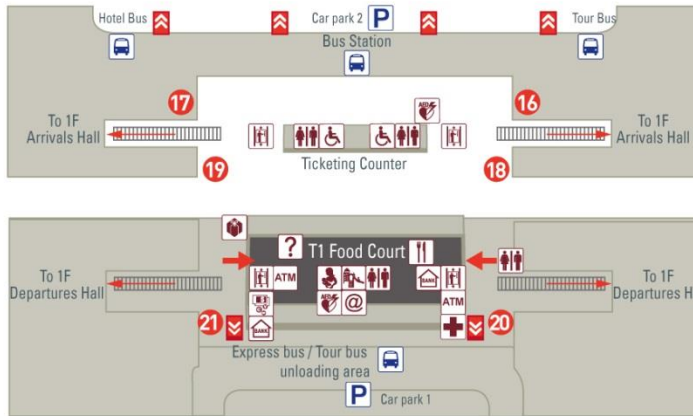

# Terminal 1 Information Map

## Tourist Service Center

1F

B1

- 1 Rental Car Service Center
- 2 Tourism Bureau's Service Counter
- 3 Electronic Stored Value Card Service
- 4 International Medical Service Center
- 5 Taxi Area
- 6 11 Baggage Service Center
- 7 Mobile Tourist Services
- 8 Foreign workers Airport Pick-up Service Center
- 9 Duty Free Shop Service Center
- 10 Left Luggage
- 12 National Immigration Agency
- 13 Documents, Photographic Services
- 14 Customs Declare & VAT Refund
- 15 Self-Check-in Counters
- 16 17 20 21 Parking Auto-Pay Station
- 18 19 Convenience Stores

- Arrival Area
Departure Area
Non-Controlled Area
- ? Information
  - @ Internet
  - H Elevator
  - Post office
  - Automated external defibrillator
  - Shops
  - Restaurant
  - Currency exchange
  - Rest area
  - Nursery room
  - Breastfeeding room
  - Restroom
  - Restroom for the disabled
  - Children play area
  - Hotel information
  - Bank
  - Telecommunication service
  - Shower
  - ATM
  - Medical center
  - Escalator
  - Baggage claim
  - Skytrain to terminal 1/2
  - Transfer
  - Airlines desk/Transfer counter
  - Animal & plant quarantine
  - Ticketing counter
  - Stairs
  - Internet access in public area
  - National Park Travel News