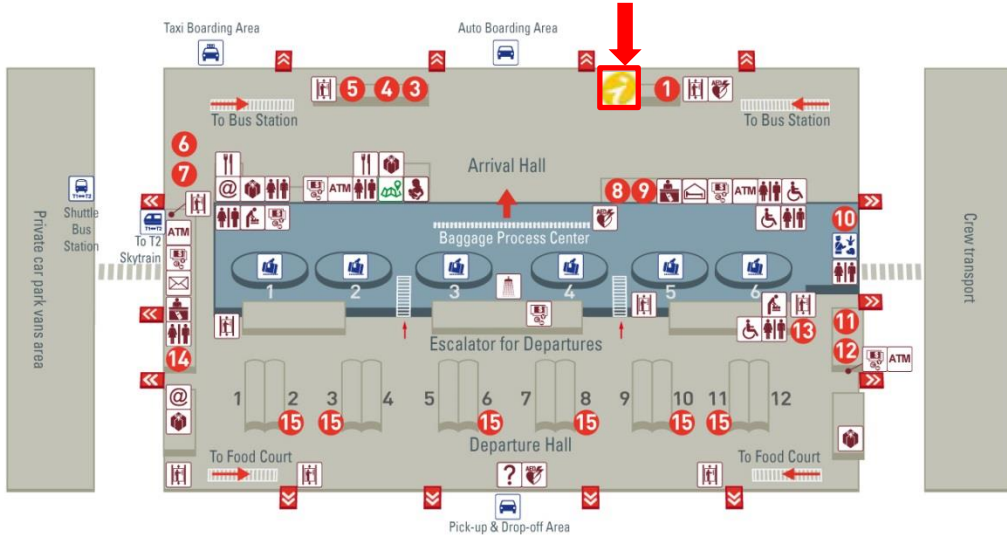

# Terminal 1 Information Map

## Tourist Service Center

1F

B1

- 1 Rental Car Service Center
- 2 Tourism Bureau's Service Counter
- 3 Electronic Stored Value Card Service
- 4 International Medical Service Center
- 5 Taxi Area
- 6 11 Baggage Service Center
- 7 Mobile Tourist Services
- 8 Foreign workers Airport Pick-up Service Center
- 9 Duty Free Shop Service Center
- 10 Left Luggage
- 12 National Immigration Agency
- 13 Documents, Photographic Services
- 14 Customs Declare & VAT Refund
- 15 Self-Check-in Counters
- 16 17 20 21 Parking Auto-Pay Station
- 18 19 Convenience Stores

- Arrival Area
Departure Area
Non-Controlled Area
- ? Information
  - @ Internet
  - H Elevator
  - Post office
  - Automated external defibrillator
  - Shops
  - Restaurant
  - Currency exchange
  - Rest area
  - Nursery room
  - Breastfeeding room
  - Restroom
  - Restroom for the disabled
  - Children play area
  - Hotel information
  - Bank
  - Telecommunication service
  - Shower
  - ATM
  - Medical center
  - Escalator
  - Baggage claim
  - Skytrain to terminal 1/2
  - Transfer
  - Airlines desk/Transfer counter
  - Animal & plant quarantine
  - Ticketing counter
  - Stairs
  - Internet access in public area
  - National Park Travel News